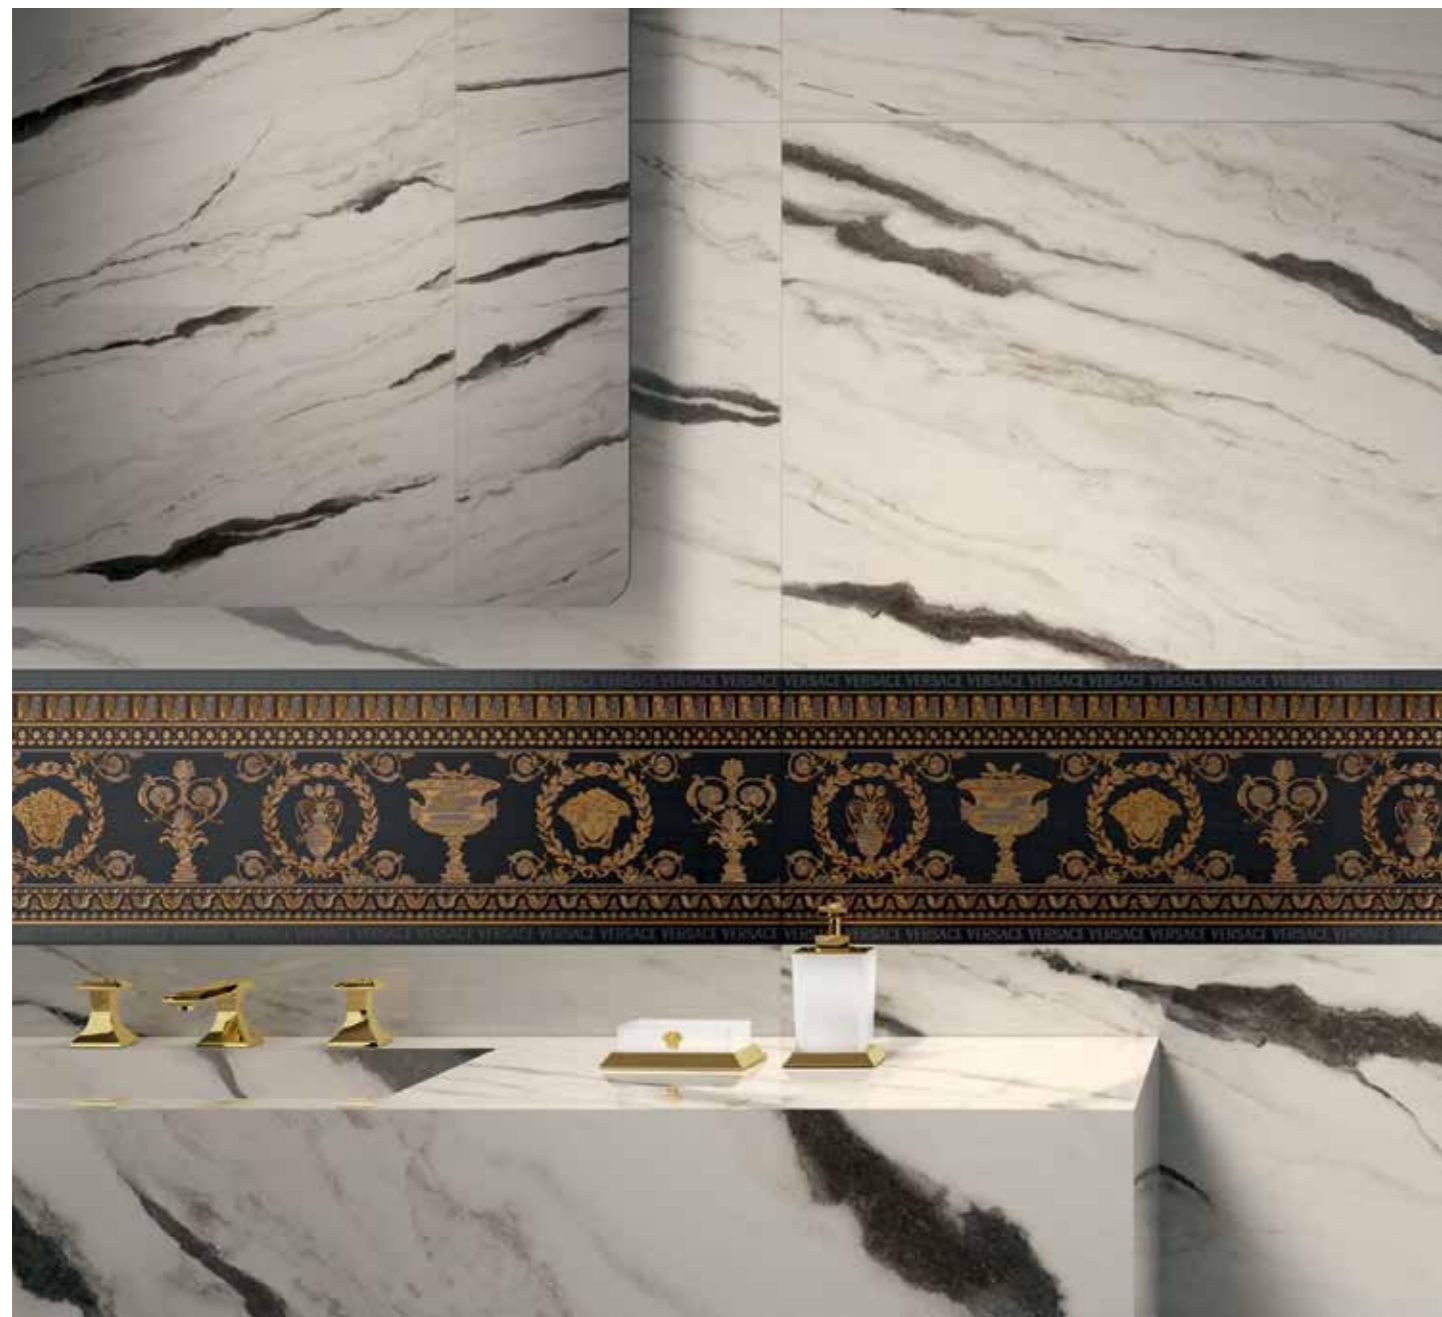

PANDA
WHITE

38

Panda White Lux 120x280 - Fascia Lux Nero/Oro 30x120
Bath Furniture: Panda White Lux

39